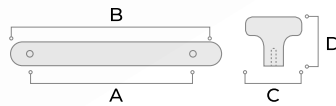

847

ZAMAK

Ref.	A	B	C	D	Unidades
847.96	96	114	28	31	20 / 80

Ref.	C	D	Unidades
847.32	32	28	50 / 200

Acabados / Finishes

Ref. 03	Ref. 04	Ref. 05	Ref. 06
Provenzal Antique brass	Cromo brillo Bright chrome	Plata vieja Antique silver	Lacado blanco White
Ref. 08	Ref. 30	Ref. 58	Ref. 99
Lacado negro Black	Cromo mate Matt chrome	Niquel satinado Brush satin nickel	Cobre viejo Antique copper