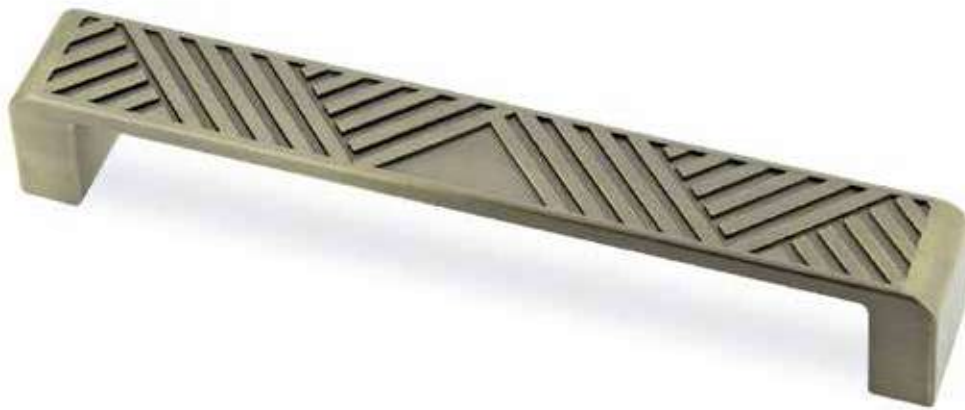

846

ZAMAK

Ref.	A	B	C	D	Unidades
846.160	160	173	24	28	40 / 120

Ref.	A	B	C	D	Unidades
846.36	16	36	36	28	50 / 150

Acabados / Finishes

Ref. 03	Ref. 05	Ref. 98
Provenzal Antique brass	Plata vieja Antique silver	Cobre satinado Satin copper