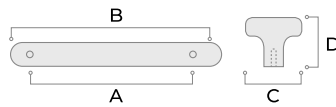

846

ZAMAK

Ref.	A	B	C	D	Unidades
846.160	160	173	24	28	40 / 120

Ref.	A	B	C	D	Unidades
846.36	16	36	36	28	50 / 150

Acabados / Finishes

Ref. 03	Ref. 05	Ref. 98
Provenzal Antique brass	Plata vieja Antique silver	Cobre satinado Satin copper